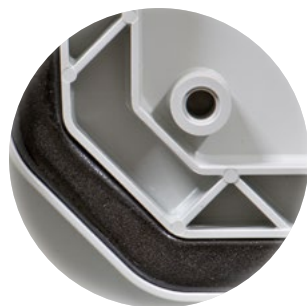

Wide gasket and moulded ribs for better stability and ingress protection